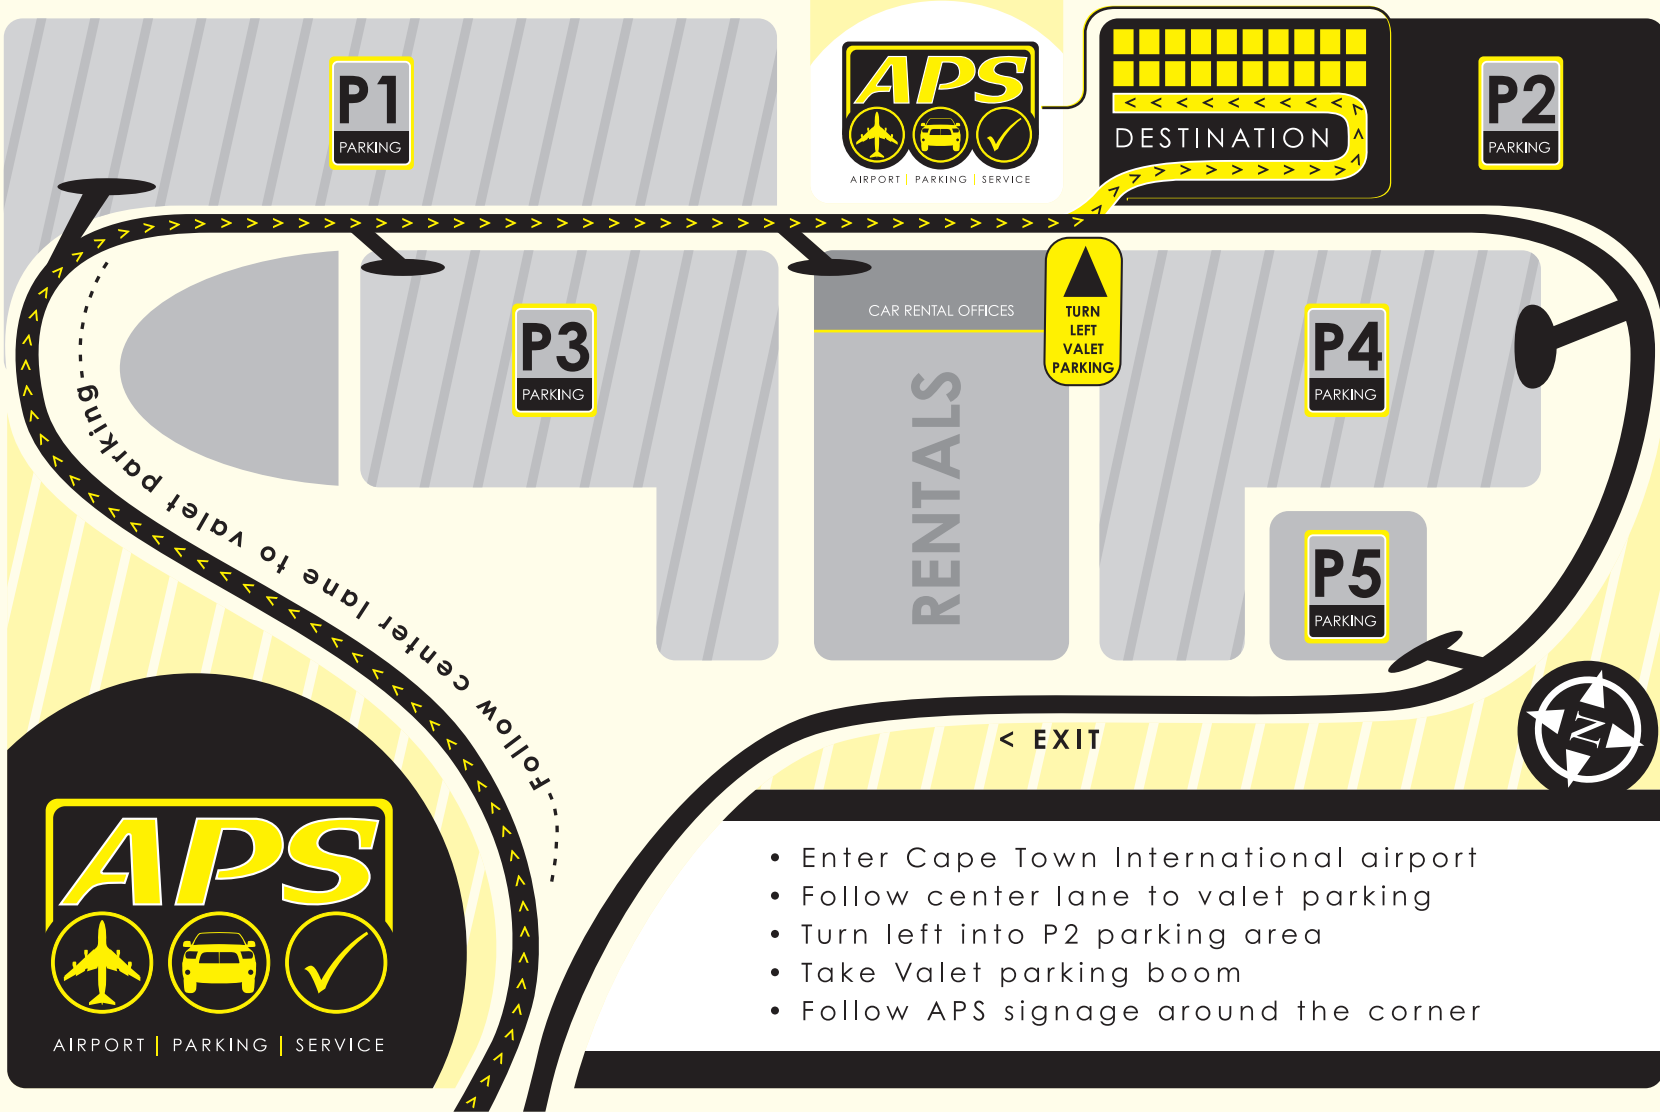

MAIN RUNWAY

International
Departures

MAIN ENTRANCE
All Departures

Domestic
Departures / Arrivals

P1
PARKING

P2
PARKING

P3
PARKING

CAR RENTAL OFFICES

P4
PARKING

P5
PARKING

RENTALS

< EXIT

AIRPORT | PARKING | SERVICE

- Enter Cape Town International airport
- Follow center lane to valet parking
- Turn left into P2 parking area
- Take Valet parking boom
- Follow APS signage around the corner

ENTER >

< EXIT